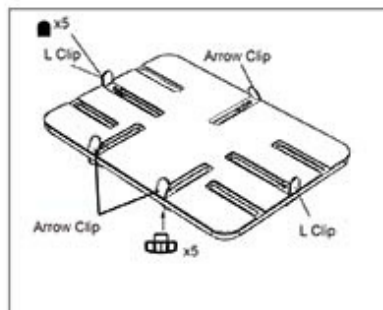

TRAY x 1

* Stick the L CLIPS and ARROW CLIPS with PROTECT PADS and screw onto the TRAY with KNOBS.

* Only adjust the upper TRAY KNOB to put on or take out the ipad or the other elec device. The TRAY can be install on any tripod.

CAUTION

Please surely fasten all the screws to the tightest when use the stand.

Max loading:1.5KG