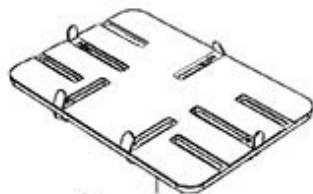

TRAY x 1

* Stick the L CLIPS and ARROW CLIPS with PROTECT PADS and screw onto the TRAY with KNOBS.

* Only adjust the upper TRAY KNOB to put on or take out the ipad or the other elec device. The TRAY can be install on any tripod.

CAUTION

Please surely fasten all the screws to the tightest when use the stand.

Max loading:1.5KG