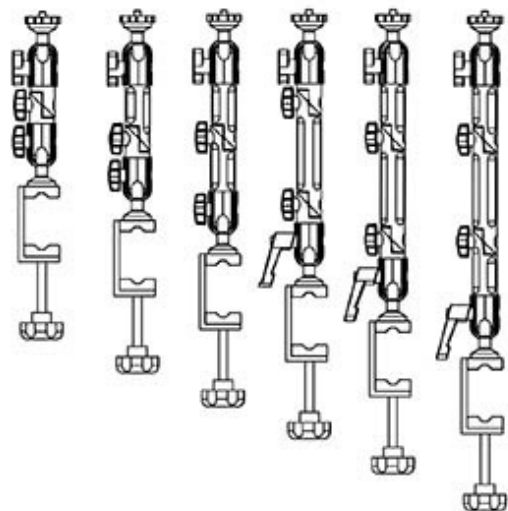

TRAY x 1

* Stick the L CLIPS and ARROW CLIPS with PROTECT PADS and screw onto the TRAY with KNOBS.

* Only adjust the upper TRAY KNOB to put on or take out the ipad or the other elec device. The TRAY can be install on any tripod.

CAUTION

Please surely fasten all the screws to the tightest when use the stand.

Max loading:1.5KG