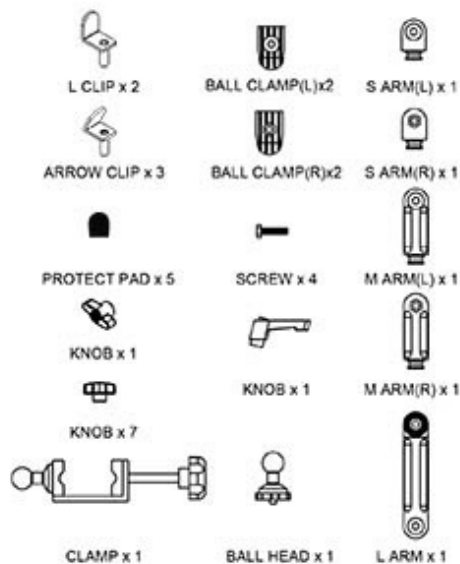

TRAY x 1

* Stick the L CLIPS and ARROW CLIPS with PROTECT PADS and screw onto the TRAY with KNOBS.

* Only adjust the upper TRAY KNOB to put on or take out the ipad or the other elec device. The TRAY can be install on any tripod.

CAUTION

Please surely fasten all the screws to the tightest when use the stand.

Max loading:1.5KG