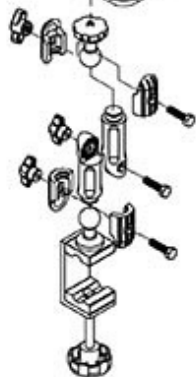

TRAY x 1

* Stick the L CLIPS and ARROW CLIPS with PROTECT PADS and screw onto the TRAY with KNOBS.

* Only adjust the upper TRAY KNOB to put on or take out the ipad or the other elec device. The TRAY can be install on any tripod.

CAUTION

Please surely fasten all the screws to the tightest when use the stand.

Max loading:1.5KG